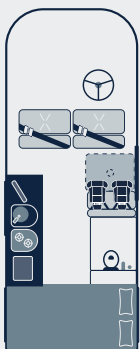

Vehicles & anchor points

P2

- 2 anchor points located behind headrests of forward-facing seats in rear.